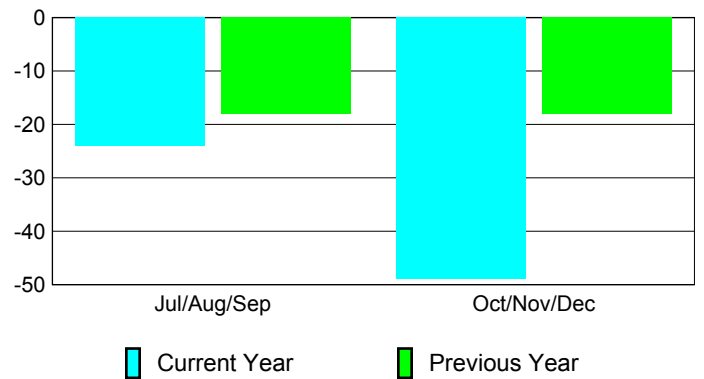

Comparison of Membership Gain/Loss

Current Year Compared to the Previous Year