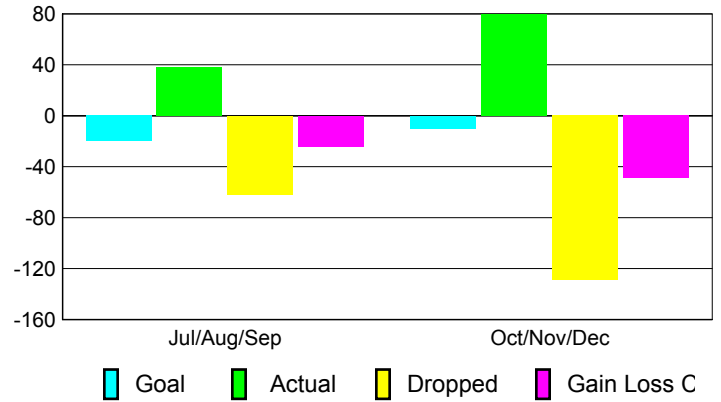

Membership Results 2010-2011

Goal, New, Dropped, Gain/Loss